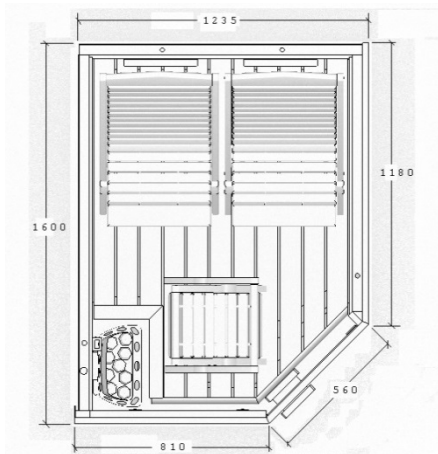

The white interior and the LED spotlights are refreshing, while the natural wood on the seats is comforting. The high quality is always satisfying.

The sauna can be installed into any space with a watertight floor, without any modifications to the room.

Home Sauna NL1216, size width 123 x depth 160 cm, height 203 cm, includes:

- ✓ Sawo MX-30NS 3 kW heater and stones
- ✓ Infrared panels (400W/230V or 1800W/400V)
- ✓ Control panel for the heater and infrared panels features a timer, programmable temperature setting, light switch, temperature display, ventilation setting
- ✓ Two Sauna Chairs W-100
- ✓ One Foot Rest W-10
- ✓ Thermometer/Hygrometer, bucket and ladle
- ✓ Glass wall and glass door 8 mm
- ✓ Led lights
- ✓ Air circulation fan for ventilation
- ✓ Adjustable feet for compensating sloping floor
- ✓ Mirror layout available, door on the left side
- ✓ Delivered in easy to install elements, total weight c. 300 kg.
- ✓ Electrician must do the electrical installation.

Home Sauna NL1516, size width 153 x depth 160 cm, height 203 cm, includes:

- ✓ Sawo MX-30NS 3 kW heater and stones
- ✓ Infrared panels (400W/230V or 1800W/400V)
- ✓ Control panel for the heater and infrared panels features a timer, programmable temperature setting, light switch, temperature display, ventilation setting
- ✓ Two Sauna Chairs W-120
- ✓ One Foot Rest W-10
- ✓ Thermometer/Hygrometer, bucket and ladle
- ✓ Glass wall and glass door 8 mm
- ✓ Led lights
- ✓ Air circulation fan for ventilation
- ✓ Adjustable feet for compensating sloping floor
- ✓ Mirror layout available, door on the left side
- ✓ Delivered in easy to install elements, total weight c. 300 kg.
- ✓ Electrician must do the electrical installation.